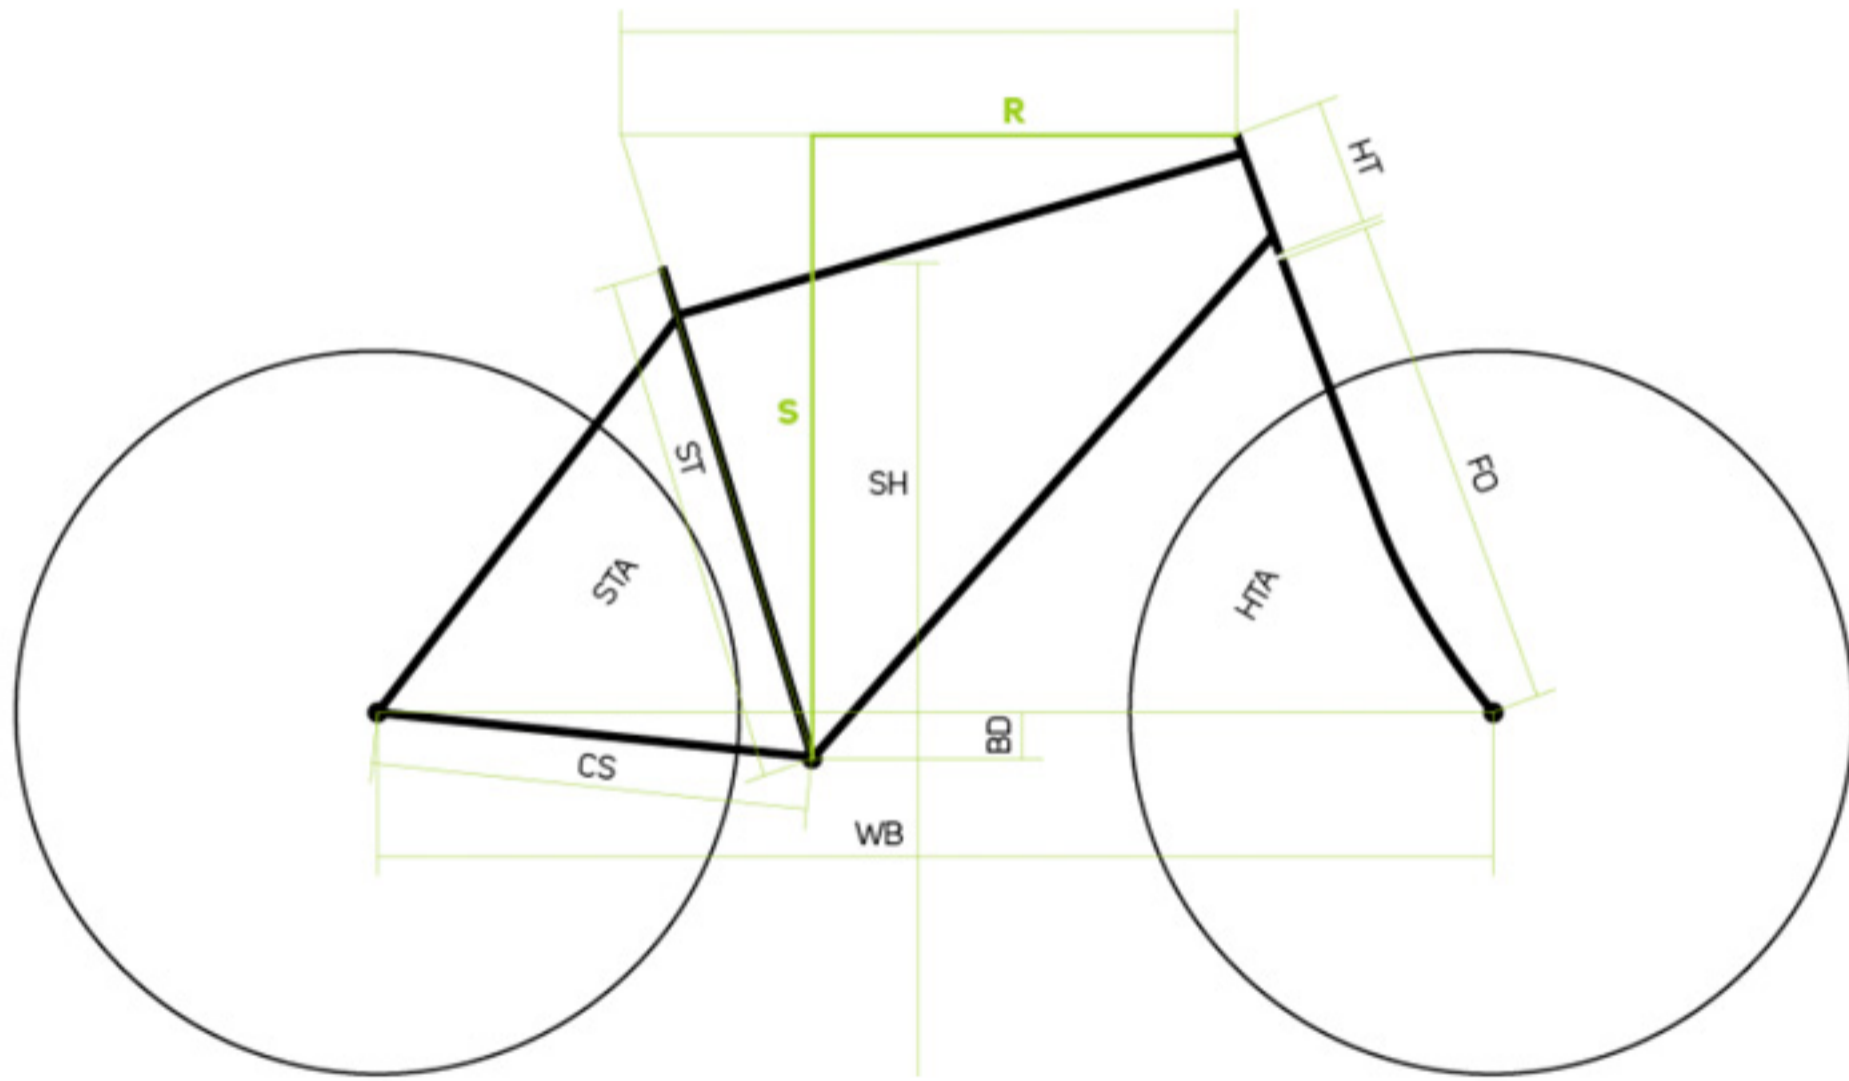

## MERIDA Big Nine 3000 2019 / Big Nine 4000 2019 / Big Nine 6000 2019 / Big Nine 9000 2019

Frame Sizes (FS)	S	M	L	XL	XXL
Seat Tube (ST)[mm]	380	444	483	532	584
Top Tube (TT)[mm]	585	605	625	645	665
Head Tube (HT)[mm]	95	100	110	125	145
Head Tube Angle (HTA)[°]	70	70	70	70	70
Seat Tube Angle (STA)[°]	73.5	73.5	73.5	73.5	73.5
Chain Stay (CS)[mm]	433	433	433	433	433
Bottom Bracket Drop (BD)[mm]	65	65	65	65	65
Fork Length (FO)[mm]	509	509	509	509	509
Stand Over Height (SH)[mm]	681	744	778	819	842
Stack(S)[mm]	617	622	631	645	664
Reach (R)[mm]	402	421	438	454	468
Wheel Base (WB)[mm]	1080	1101	1121	1142	1163