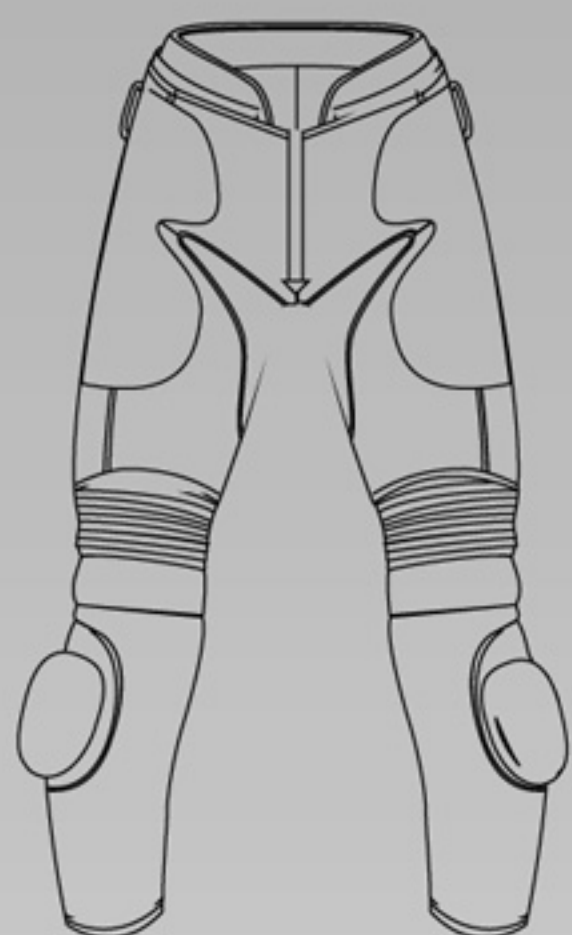

UNISEX THERMAL PANTS

ITA	42	44	46	48	50	52	54	56	58	60
DE	42	44	46	48	50	52	54	56	58	60
FR	36	38	40	42	44	46	48	50	52	54
U.K.	32	34	36	38	40	42	44	46	48	50
U.S.A.	32	34	36	38	40	42	44	46	48	50
INTERNATIONAL	XS	S	S	M	M	L	L	XL	XL	XXL

Height	165,0	168,0	171,0	174,0	177,0	180,0	183,0	186,0	187,0	188,0
Base of neck to waist	43,7	44,4	45,1	45,8	46,5	47,2	47,9	48,6	49,1	49,6
Length ext. leg	99,4	101,3	103,2	105,1	107,0	108,9	110,8	112,7	113,2	113,7
Length between legs	76,4	77,8	79,2	80,6	82,0	83,4	84,8	86,2	86,2	86,2
Waist circumference	72,0	76,0	80,0	84,0	88,0	92,0	96,0	101,0	105,0	109,0
Hip circumference	86,0	90,0	94,0	98,0	102,0	106,0	110,0	114,0	118,0	122,0